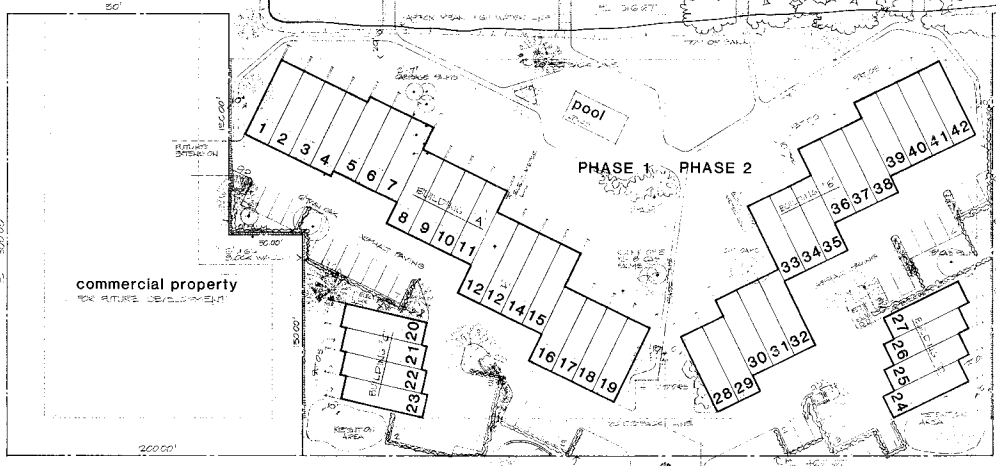

SHEET NO. 1001
 PROJECT NO. 1001
 DATE: 10/15/01
 DRAWN BY: [illegible]
 CHECKED BY: [illegible]
 APPROVED BY: [illegible]

13th Street East

Tampa Bay

Pinellas Bayway

SITE DEVELOPMENT PLAN